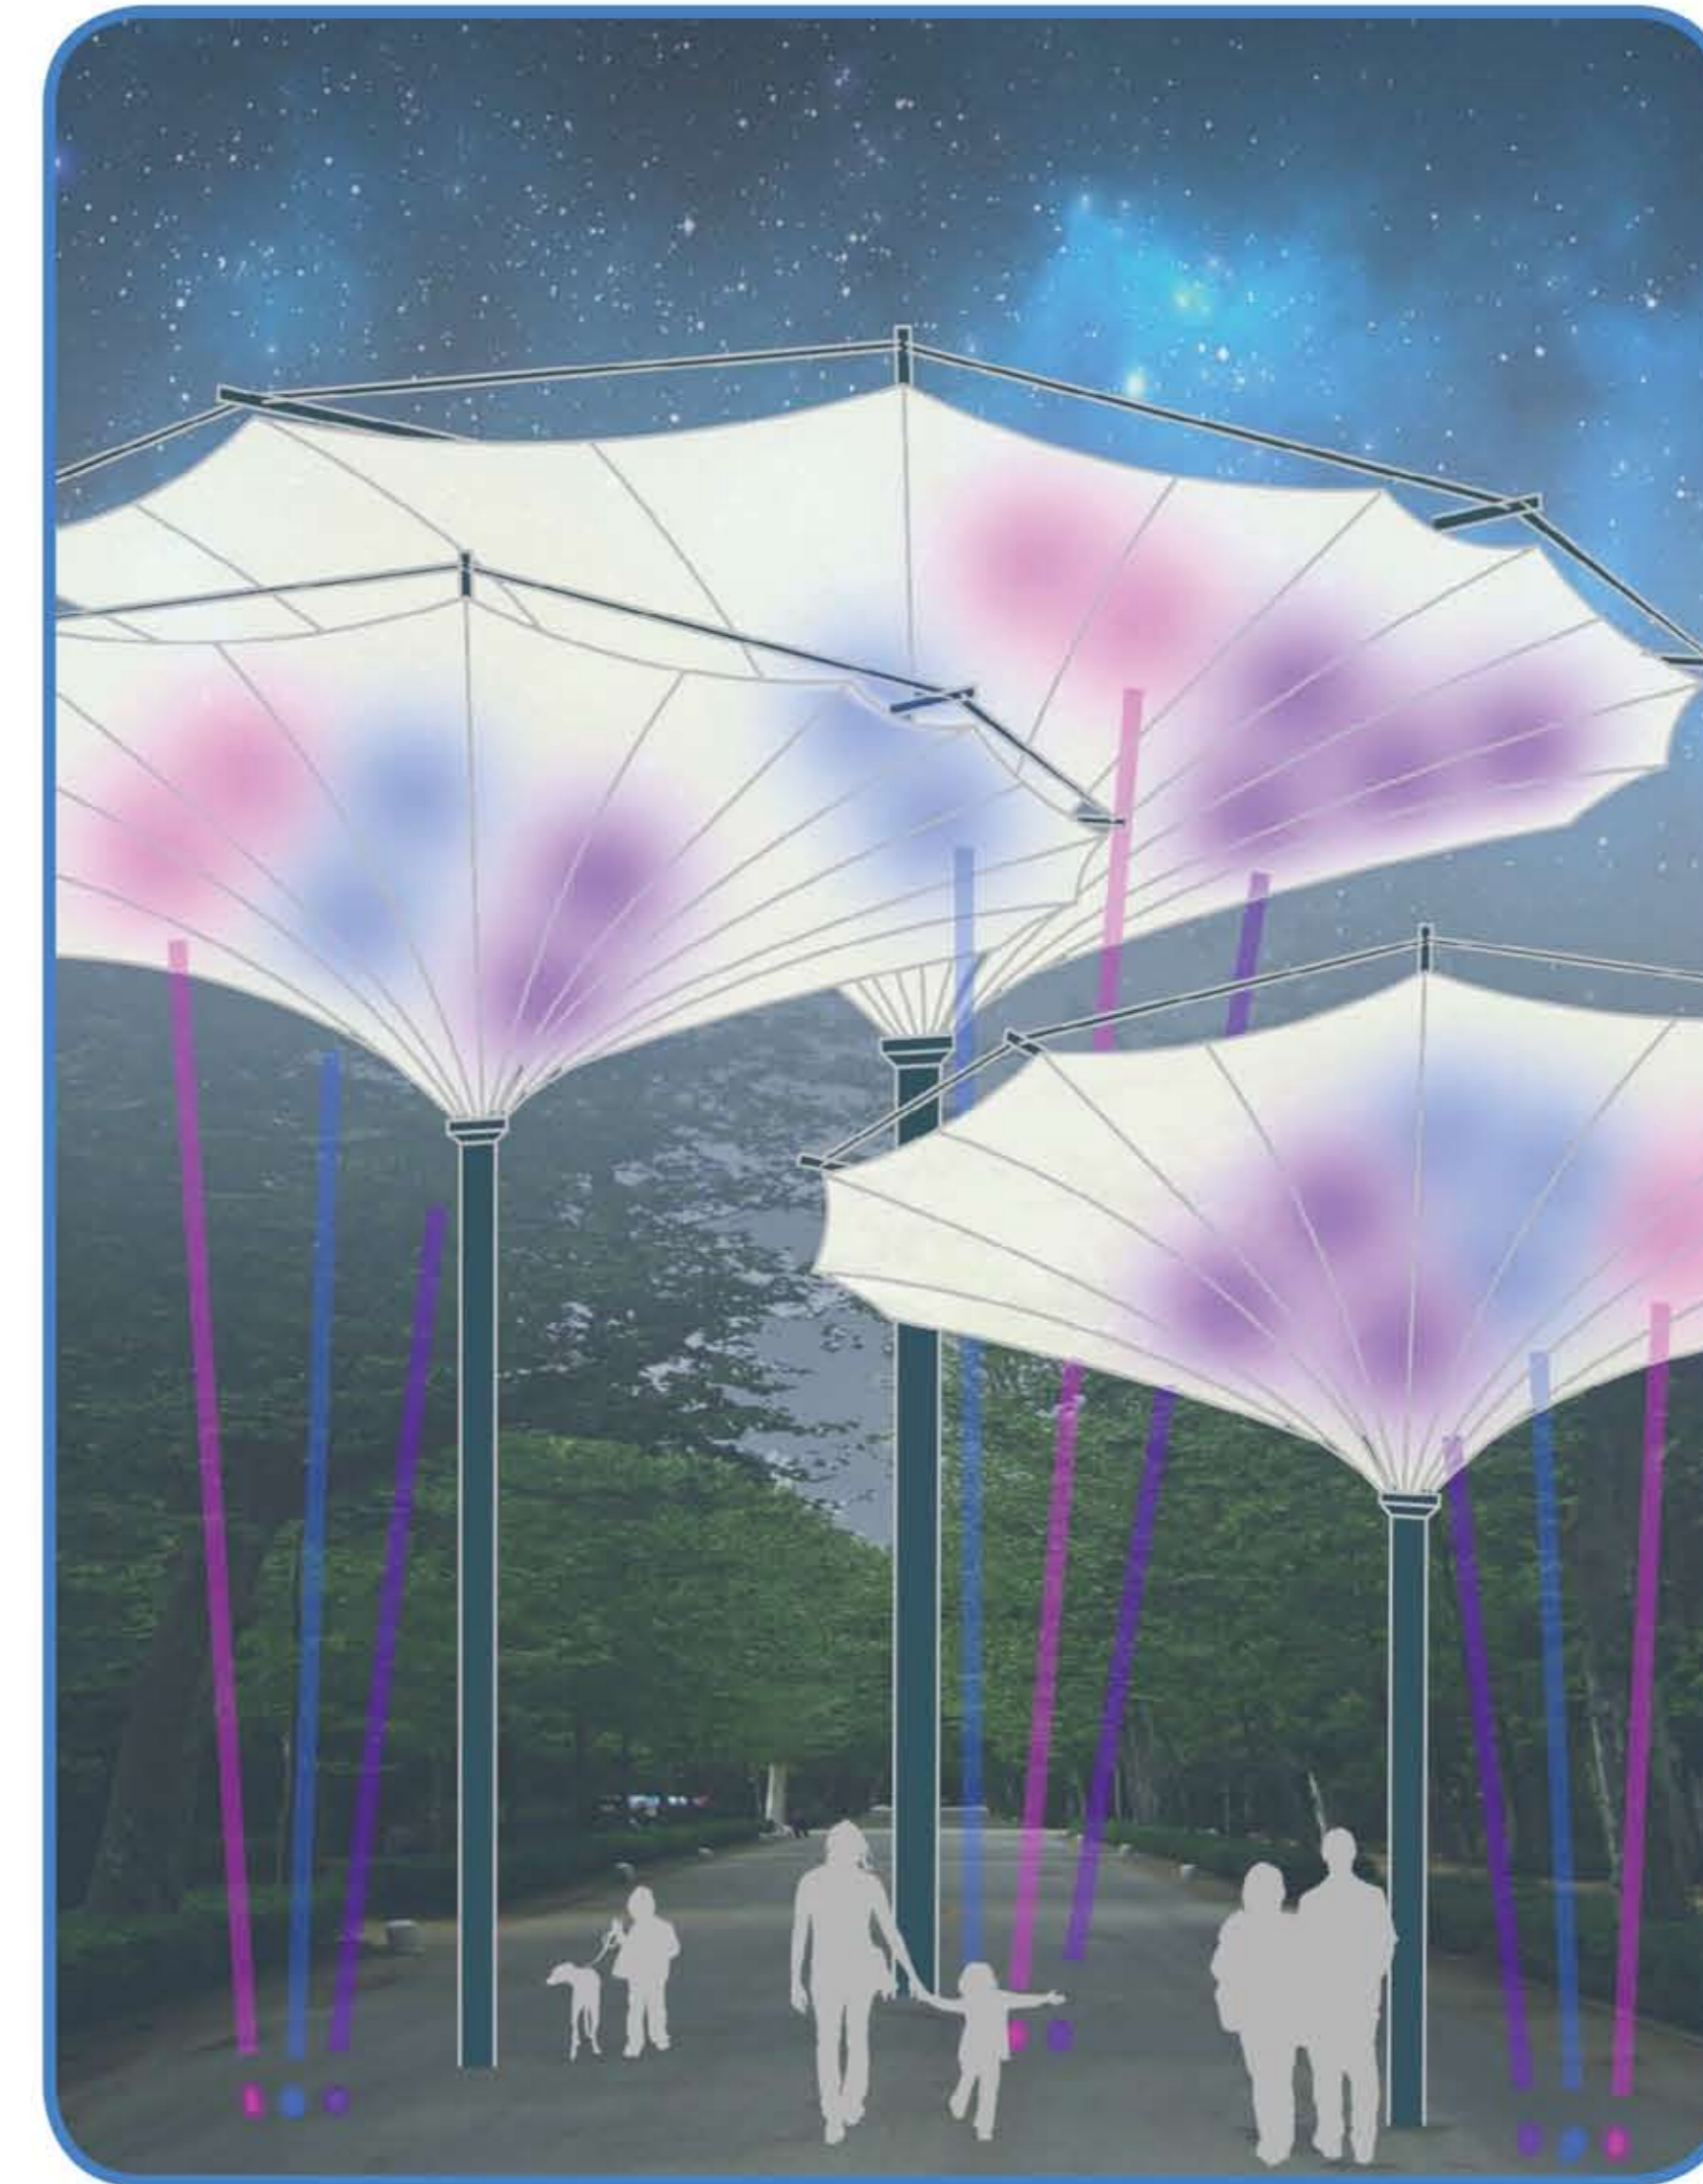

Interactive Color in Motion

Concept: The showcase concept for this exhibit is an installation of five large fabric canvas shade structures located at the entry plaza. These structures provide both dramatic visual interest and act as reflective surfaces to a spectacle display of interactive light. Below each canopy, embedded within a paved surface, is an array of active color changing LED light fixtures. With use of heat and motion sensors these touchable, dimmable, light fixtures automatically adjust color, brightness and display depending on activity happening within the plaza. As guests use the plaza, surface lights react based on individual actions or speed of movements (Examples: a jump could trigger a sunburst of color, walking across the surface could create ripples of light).

Alternative interactive projections can be programmed with interactive game sequences and/or programmed to interact with patrons, sound and music.

Beyond the ground level display, LED ground lights are designed to project light upward onto fabric canopies above, creating a colorful mosaic of light in the evening sky. All of these lighting events would be programmed by a lighting artist.

Scale: 3/4" = 1'-0"

Fabric Canopies, Interactive Color Mosaic

Ground surface LED lighting illuminates up from the plaza and creates an interactive color changing mosaic above on the fabric canopy surface.

Vertigo Spinner

Interactive light projections.

Ground lighting array, an inspired experience.

Fabric Canopies

Workout / Exercise Stations

Bench Seating

Ornamental Play Area Fencing

Color Changing LED Ground Fixture