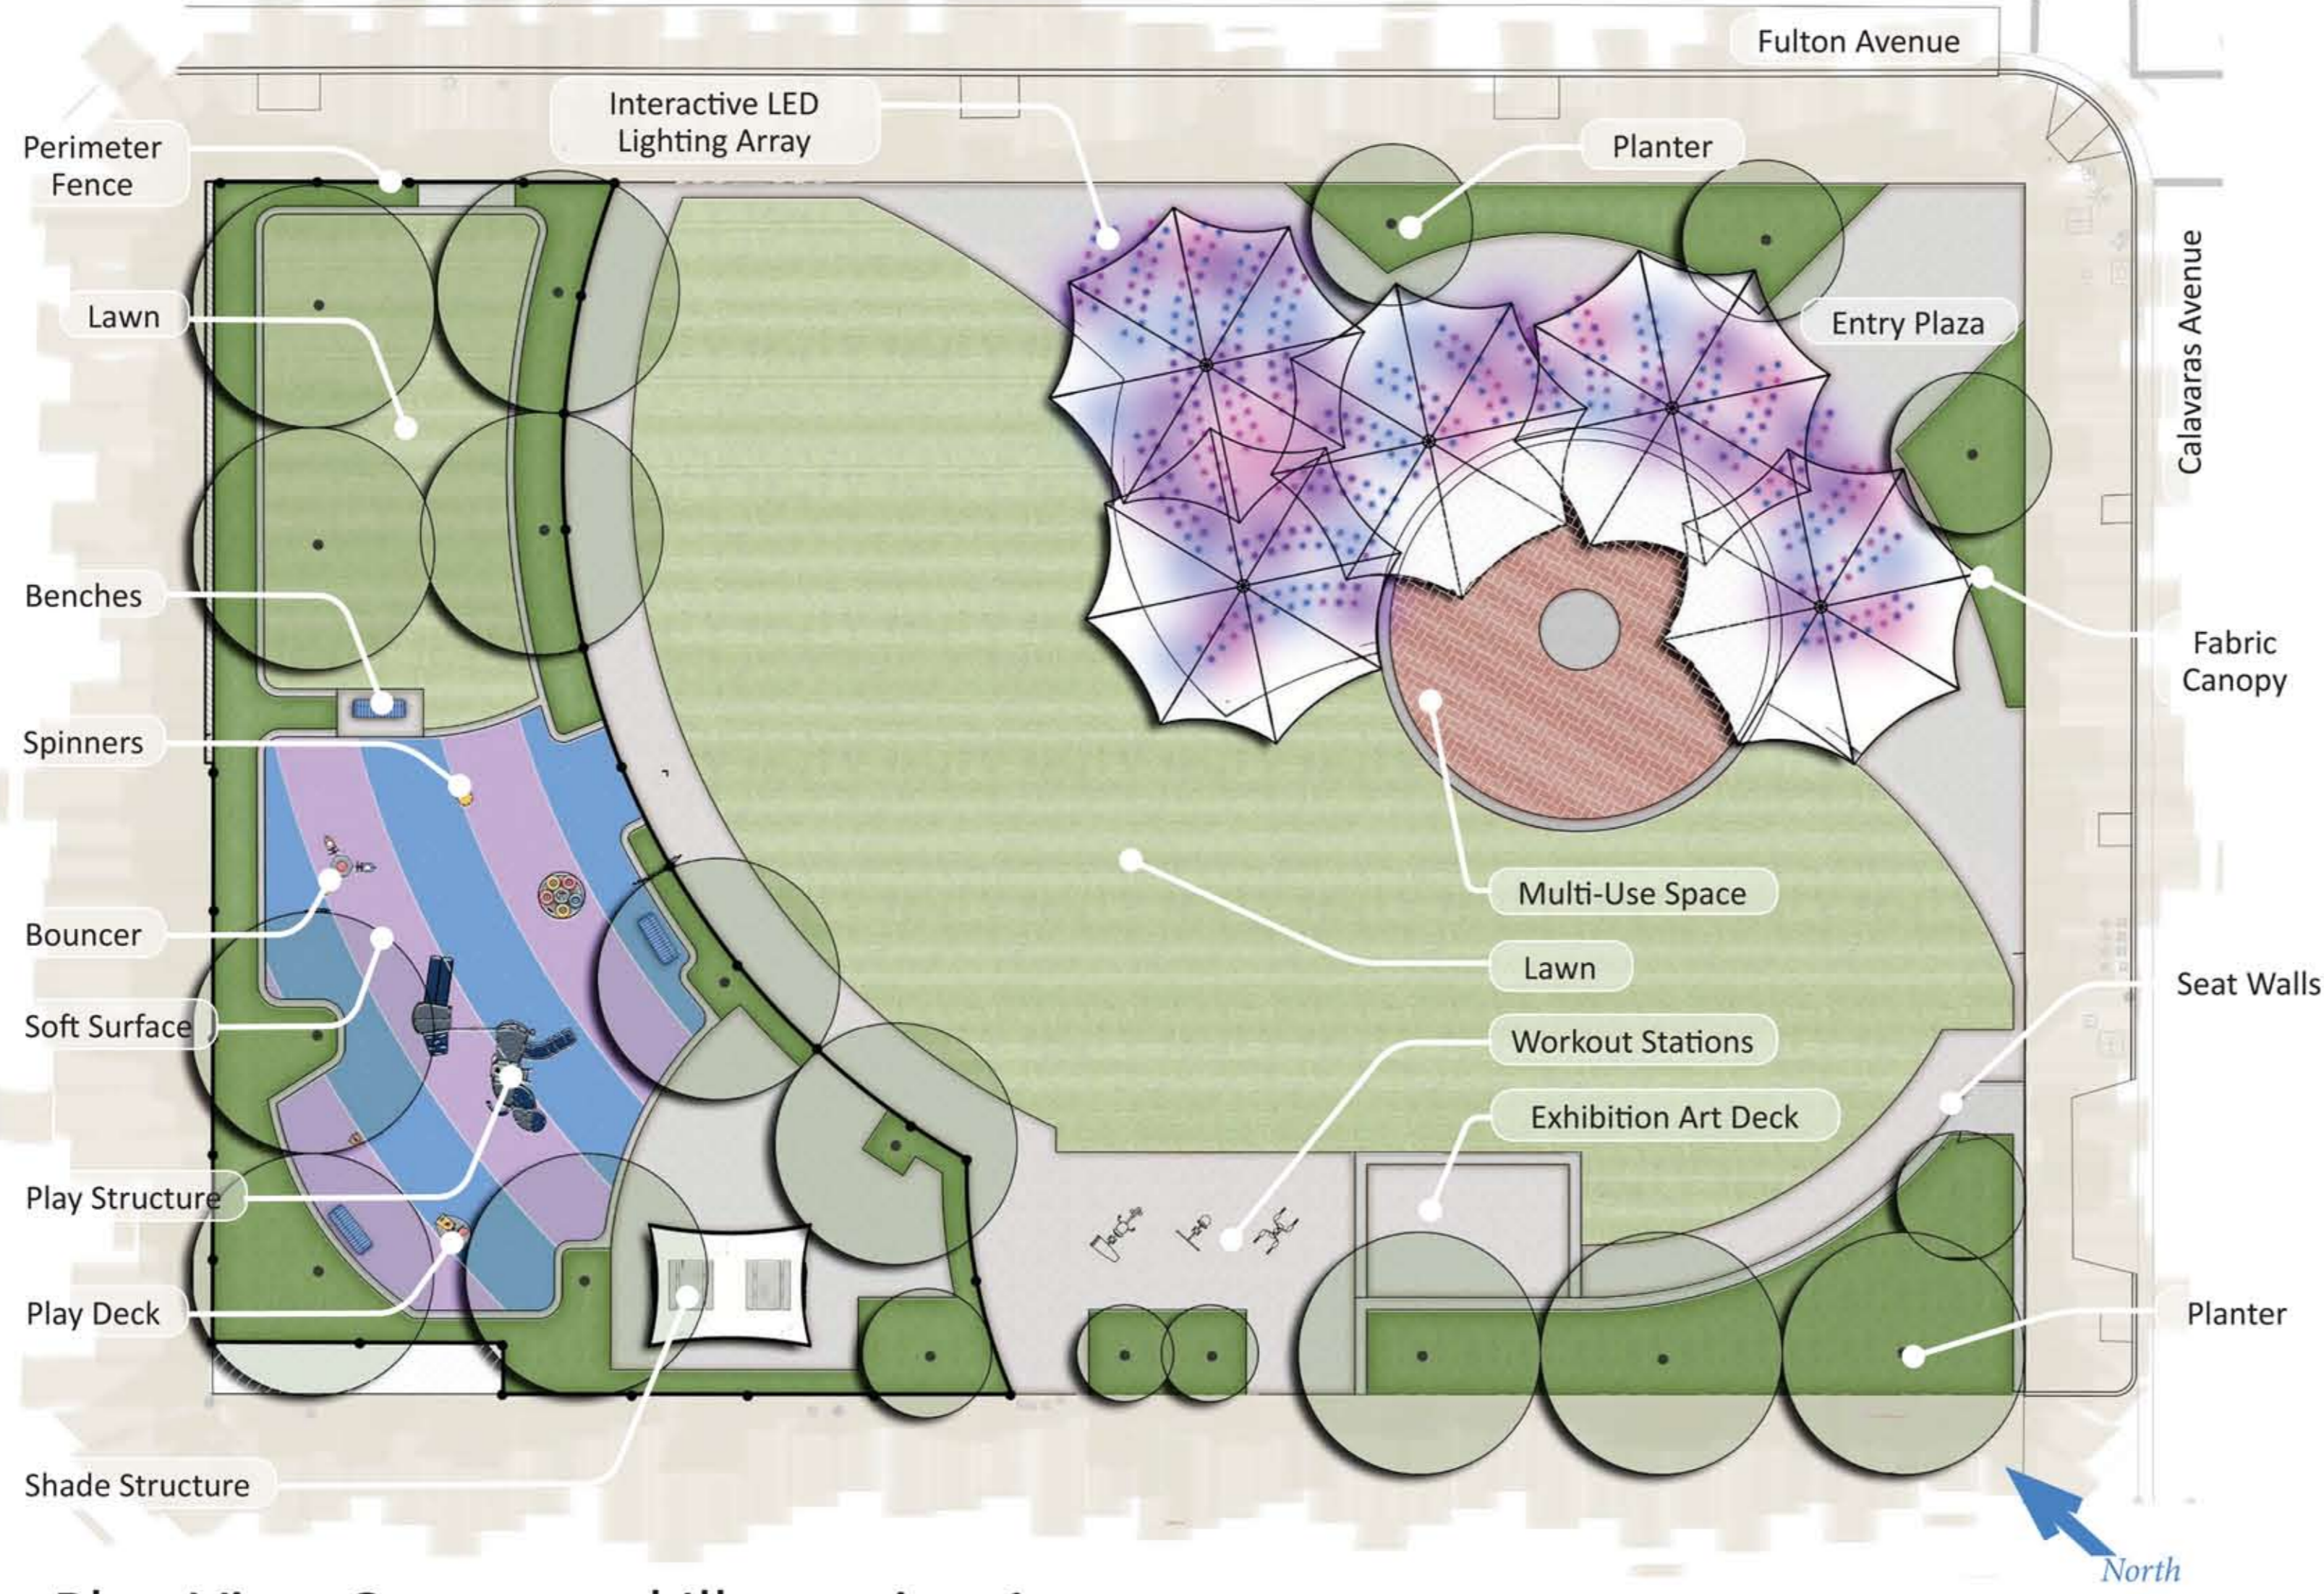

Interactive Color in Motion

Concept: The showcase concept for this exhibit is an installation of five large fabric canvas shade structures located at the entry plaza. These structures provide both dramatic visual interest and act as reflective surfaces to a spectacle display of interactive light. Below each canopy, embedded within a paved surface, is an array of active color changing LED light fixtures. With use of heat and motion sensors these touchable, dimmable, light fixtures automatically adjust color, brightness and display depending on activity happening within the plaza. As guests use the plaza, surface lights react based on individual actions or speed of movements (Examples: a jump could trigger a sunburst of color, walking across the surface could create ripples of light).

Alternative interactive projections can be programmed with interactive game sequences and/or programmed to interact with patrons, sound and music.

Beyond the ground level display, LED ground lights are designed to project light upward onto fabric canopies above, creating a colorful mosaic of light in the evening sky. All of these lighting events would be programmed by a lighting artist.

Other valued features in the park site include a playground, workout stations, picnic/bbq area, multi-purpose turf space, seat walls, decorative paving and focal points for display of local art.

Plan View Conceptual Illustration 1

Scale: 3/4" = 1'-0"

Fabric Canopies, Interactive Color Mosaic

Ground surface LED lighting illuminates up from the plaza and creates an interactive color changing mosaic above on the fabric canopy surface.